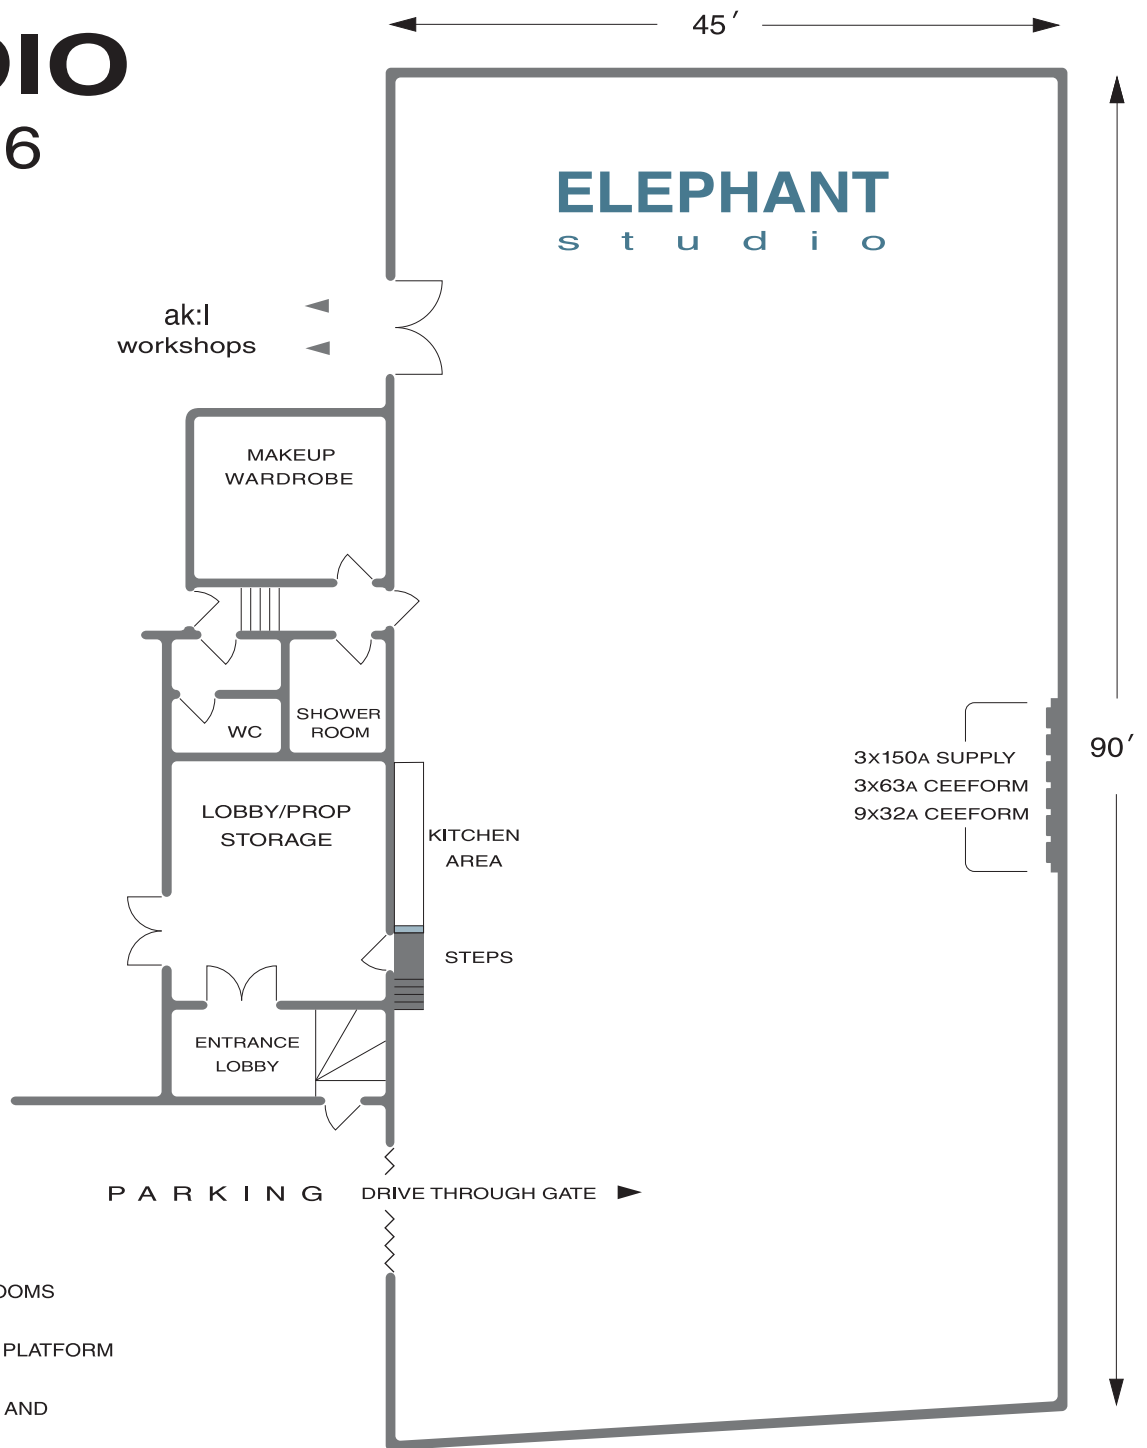

FACILITIES

- CHANGING/MAKEUP ROOMS
- OVERHEAD SHOOTING PLATFORM
- ON SITE SET BUILDING AND MODELMAKING
- DRIVE IN ACCESS (LUTON SIZED)
- ON SITE PARKING
- ELECTRICS - 3x150A SUPPLY
3x63A CEEFORM
9x32A CEEFORM
- LIGHTING AND EQUIPMENT HIRE ON REQUEST
- METERED PHONES
- KITCHEN AREA
- LUNCHESES BY ARRANGEMENT
- HIGH SPEED WIFI
- COMPUTER FACILITIES