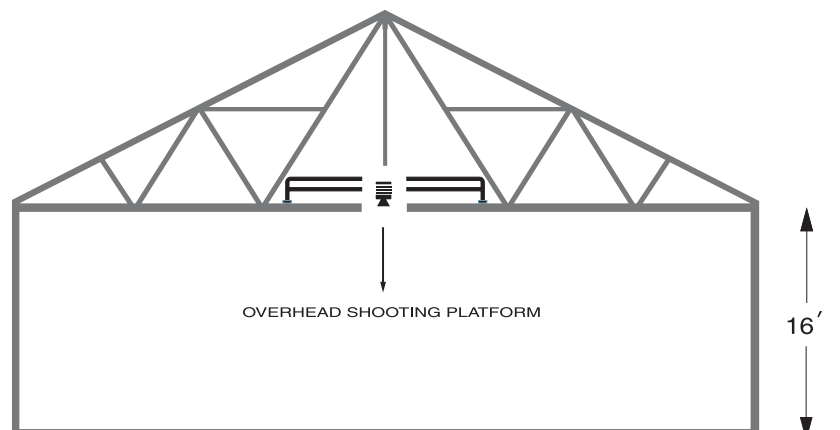

FACILITIES

- CHANGING/MAKEUP ROOMS
- OVERHEAD SHOOTING PLATFORM
- ON SITE SET BUILDING AND MODELMAKING
- DRIVE IN ACCESS (LUTON SIZED)
- ON SITE PARKING
- ELECTRICS - 3x150A SUPPLY
3x63A CEEFORM
9x32A CEEFORM
- LIGHTING AND EQUIPMENT HIRE ON REQUEST
- METERED PHONES
- KITCHEN AREA
- LUNCHESES BY ARRANGEMENT
- HIGH SPEED WIFI
- COMPUTER FACILITIES